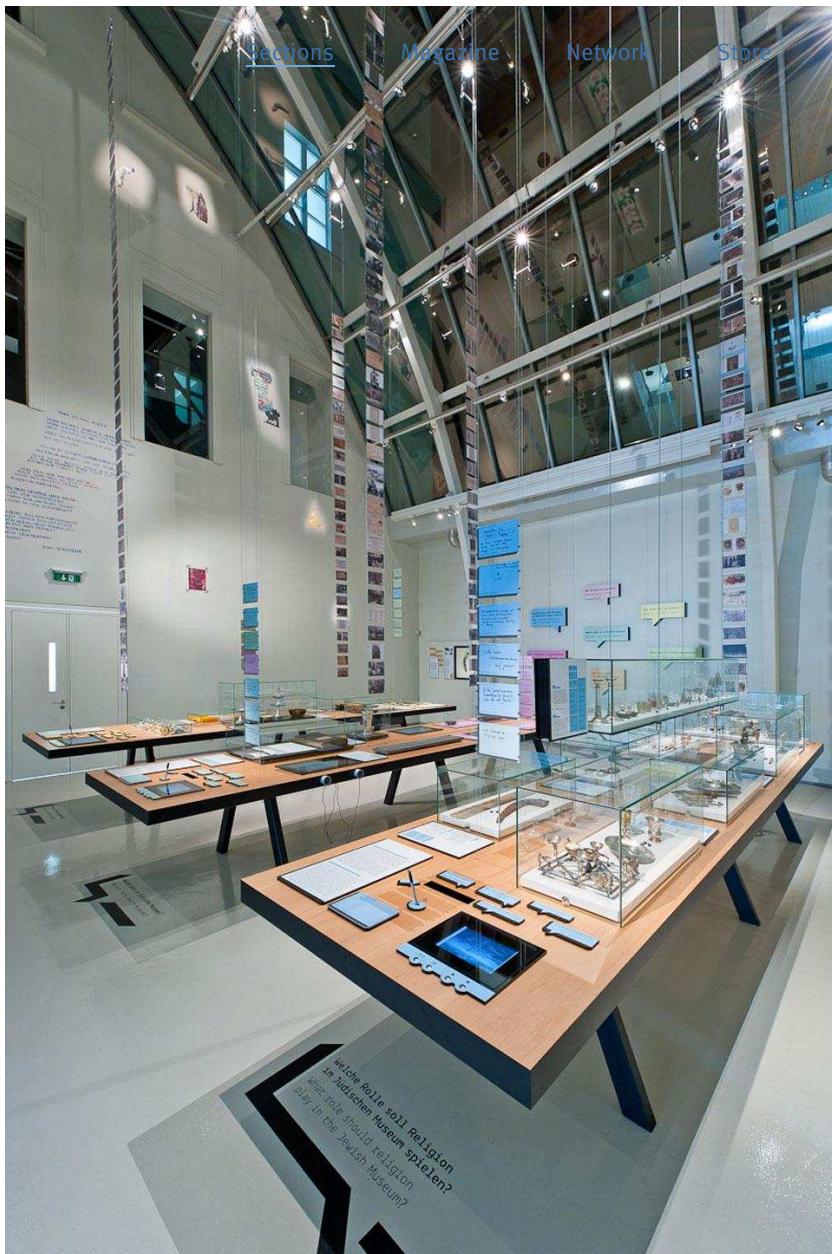

[Sections](#) [Magazine](#) [Network](#) [Store](#) [Events](#)

Search Domus...

[Sign up](#)

↑ Planet Architects, *Seven questions leading to a new permanent exhibition*, exhibition at the Jewish Museum, Vienna