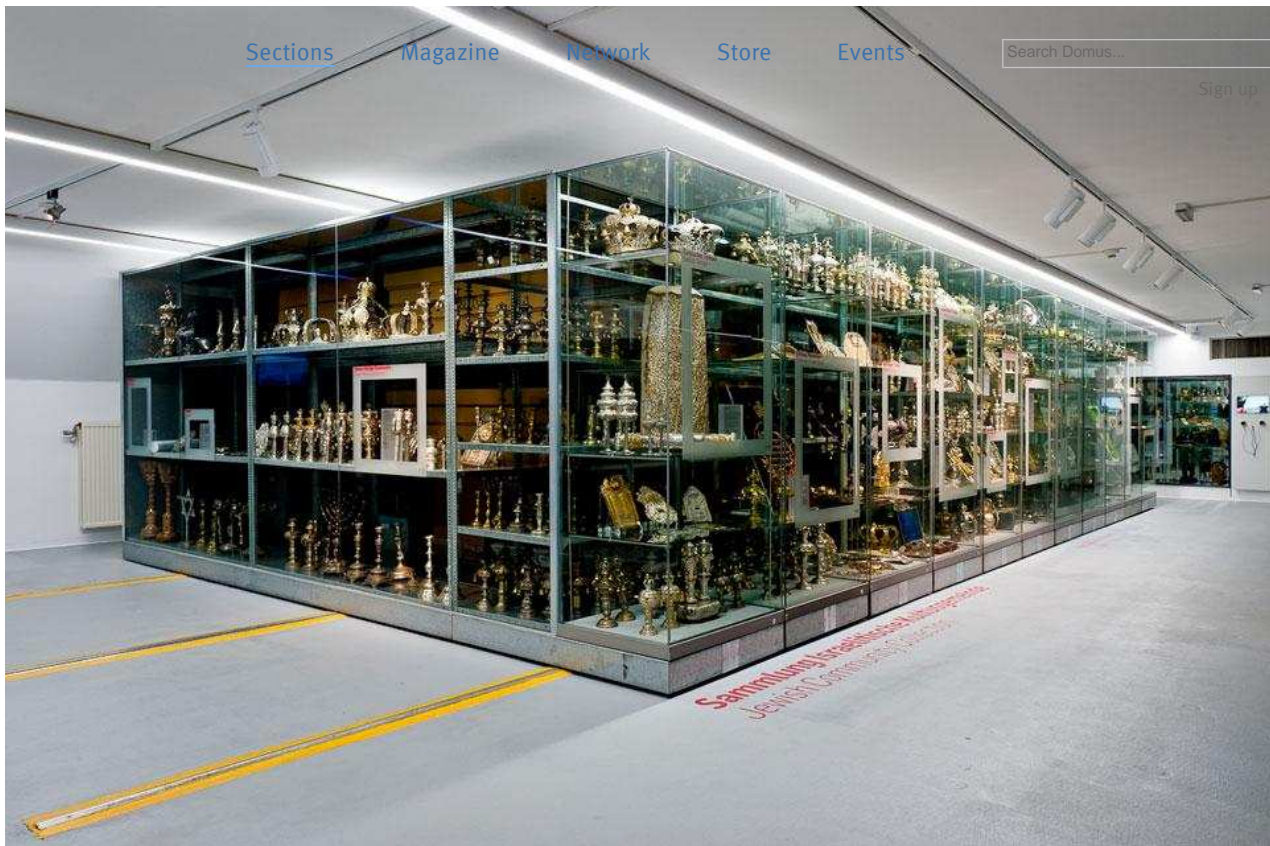

↑ Planet Architects, *Seven questions leading to a new permanent exhibition*, exhibition at the Jewish Museum, Vienna

↑ Planet Architects, *Seven questions leading to a new permanent exhibition*, exhibition at the Jewish Museum, Vienna

Network

Like 5

Tweet 9

0